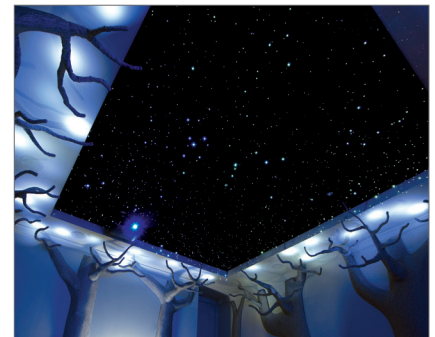

CAN LIGHT EXTENSIONS:

All existing can lights are converted to extended LED down lights. This allows the Starfield to retain its depth while room lights are on.

IN-CEILING SPEAKERS:

The fully transparent polyester fabric allows speakers to be covered.

Custom Designed and Installed by our Professional Installers

SINCE EACH STARFIELD IS CUSTOM CREATED...

- We can accommodate any size or shape
- Curves and odd corners are possible
- Variances caused by drywall fluctuations are not a problem since the retention track is custom cut on-site to alleviate any installation issues