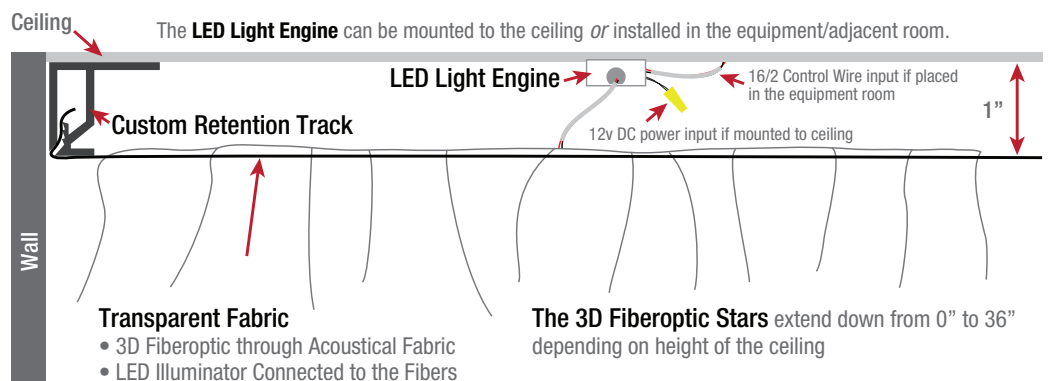

CAN LIGHT EXTENSIONS:

All existing can lights are converted to extended LED down lights. This allows the Starfield to retain its depth while room lights are on.

IN-CEILING SPEAKERS:

The fully transparent polyester fabric allows speakers to be covered.

Custom Designed and Installed by our Professional Installers

SINCE EACH STARFIELD IS CUSTOM CREATED...

- We can accommodate any size or shape
- Curves and odd corners are possible
- Variances caused by drywall fluctuations are not a problem since the retention track is custom cut on-site to alleviate any installation issues